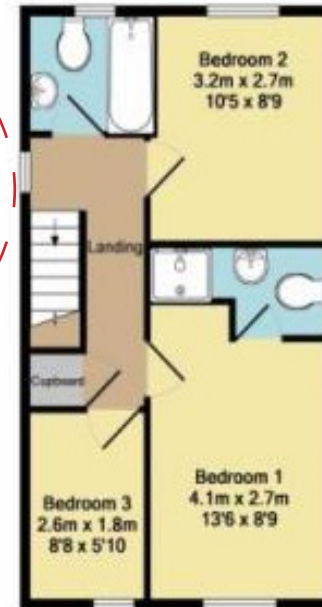

GEORGE HART
KYLE WRIGHT
GRANDCHILDREN

FREDDY

PROPERTY.

3 BEDROOM SEMI-DETACHED HOUSE

CHAPEL STREET, MOSBOROUGH, SHEFFIELD, SOUTH YORKSHIRE, S20

Guide Price
£300,000

NEAREST STATIONS
HALFWAY (0.9 MI)
WESTFIELD (1.0 MI)
WATERTHORPE (1.2 MI)