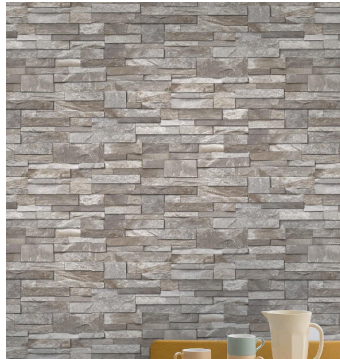

Wall/clamp spotlight
RANARP
Off-white
£20

Cushion
STOCKHOLM 2017
Blue/white
£13

Frame for 15 pictures
RIBBA
White
£16

Throw
ANTOINETTA
Yellow
£15

EXTERNAL PRODUCTS.

Turin Click
grey marble tile
5.3 X 4.4
£577.92

Grandeco Stone Brick Effect
Wallpaper in Brown
9.32 sq metres needs 2 roll of
wallpaper
X2 £12.99

3 Panel clear glazed interior
door
£169.99

Savisto Premium 8
Piece Cocktail Set
£15

200 Classic Cocktails
(Hamlyn All Colour Cookery)
£10